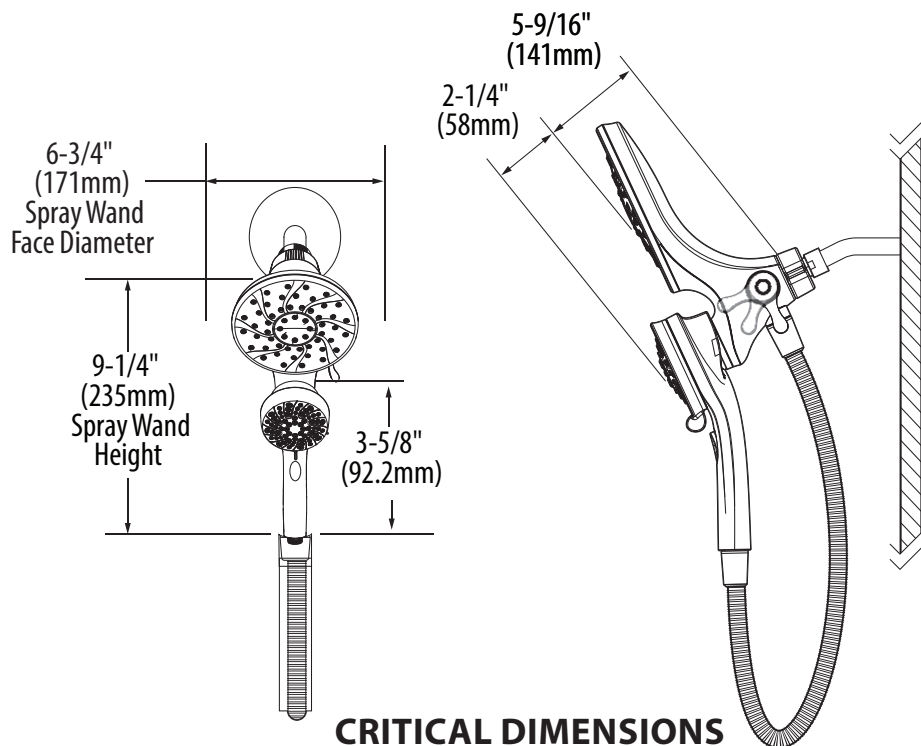

Visit [www.moen.com/support](http://www.moen.com/support) for complete details and limitations

**Engage™**  
**6-Function Rainshower/  
 Handshower Combo with  
 Magnetix™ Docking Hose**

**Model:** 26010 series