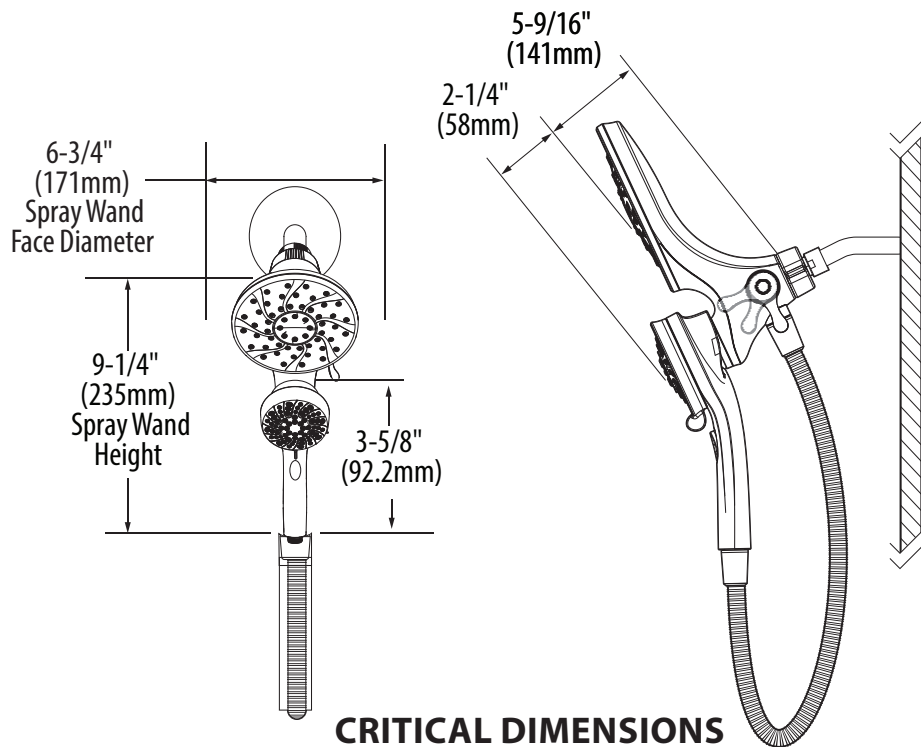

(DO NOT SCALE)